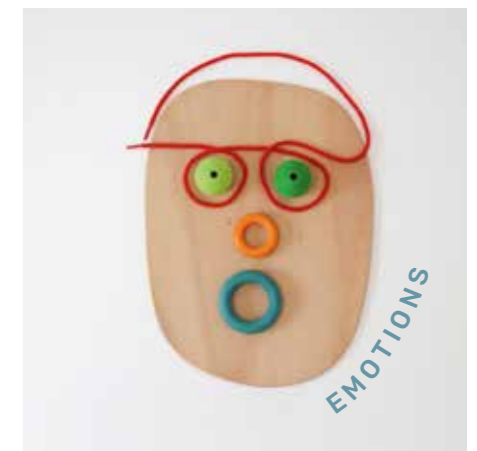

Characterised by the buttons for threading, the holes in the little house for decorating and the little flower with a large hole for balancing games.

STACKING GAMES

MINI MARBLE RUN

SMALL ACROBATS

Age
3+

From the little blue house
you can hear the sea roaring.
Be quiet for a moment
and close your eyes.
Can you hear it?

Small World Play By the Water

6-piece cottage H = 13 cm, 2 friends, 4 rings,
1 roller, 2 beads, 1 string, 2 plates, 1 felt, 1 bowl
07601

Essential features are the rings in two
different sizes for balancing, the roller
and the little house with extra holes for
decorating and the little bowl for filling.