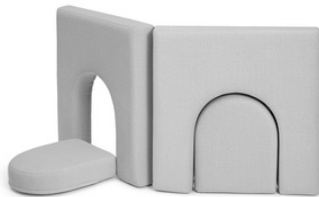

ARCHES

SHA-ARC-ORI-UPL-LGR

COMPOSITION: 100% OEKO-TEX
knitted fabric

FILLING: 100% OEKO-TEX toxic
free foam

FABRIC : ULTRA PLUSH
COLOR : LIGHT GREY