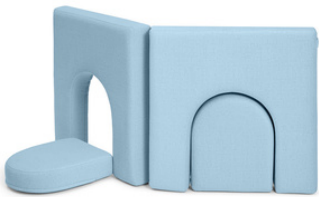

SHAPPY ORIGINAL
ARCHES

SHA-ARC-ORI-UPL-SBL

COMPOSITION: 100% OEKO-TEX
knitted fabric

FILLING: 100% OEKO-TEX toxic
free foam

FABRIC : ULTRA PLUSH
COLOR : SKY BLUE