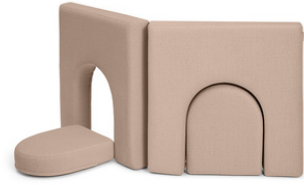

SHAPPY ORIGINAL
ARCHES

SHA-ARC-ORI-UPL-CAM

COMPOSITION: 100% OEKO-TEX
knitted fabric

FILLING: 100% OEKO-TEX toxic
free foam

FABRIC : ULTRA PLUSH
COLOR : CAMEL