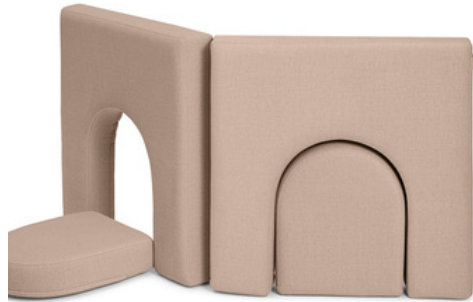

Our Play Furniture Collection

SHAPPY ORIGINAL ARCHES

Enhance the playtime experience with our set of 2 archways & doors for your play sofa. Use them as arches for forts with removable doors, as built-in arm and backrest duos, as a ball-pit or mini "baby enclosure," or even as shields.

L 80 cm x 80 cm x 25 cm